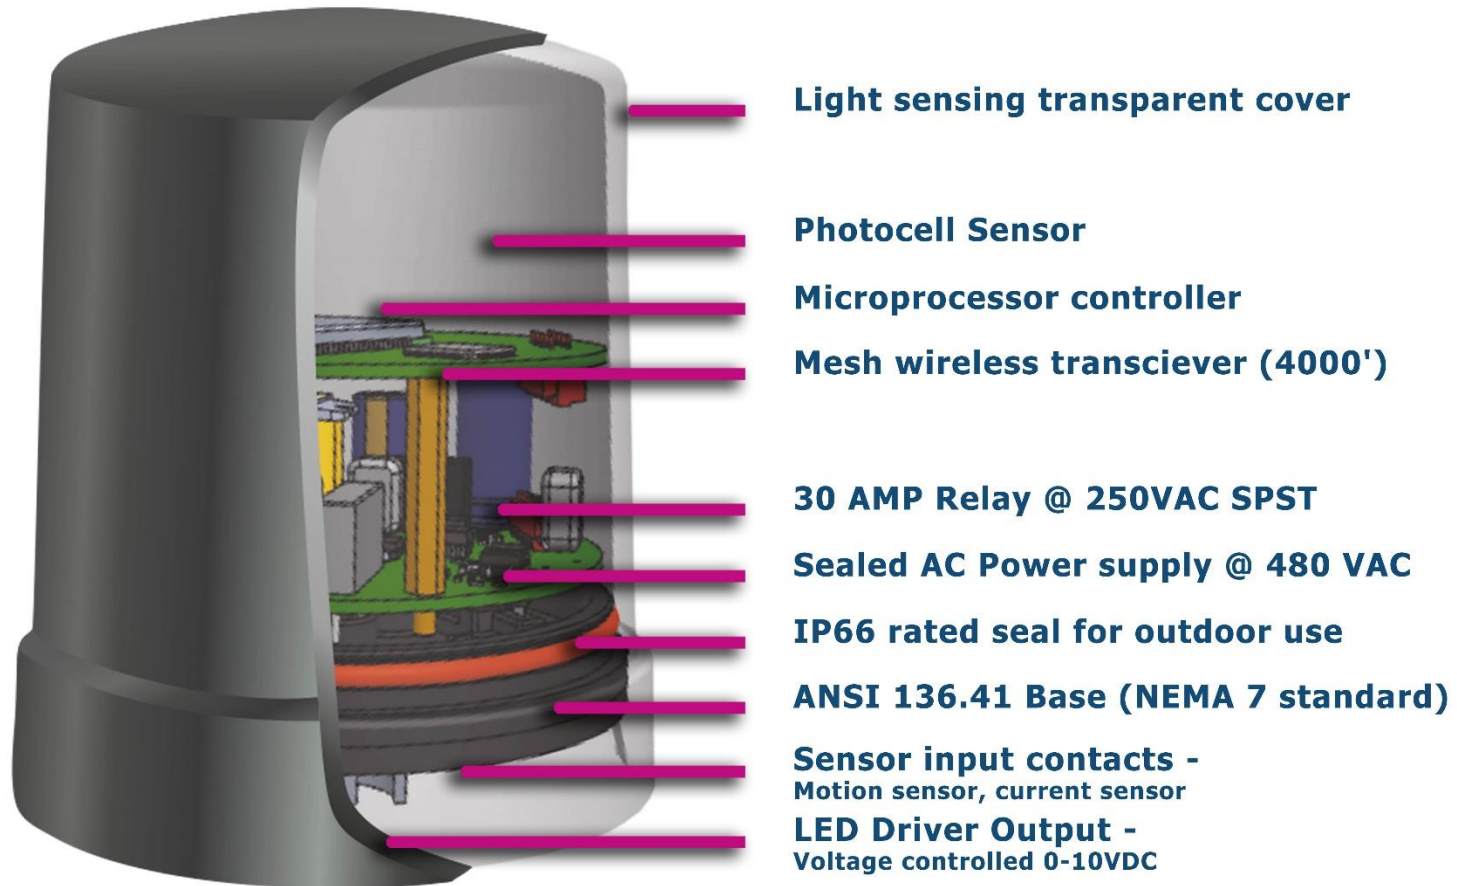

netDimmer - NEMA 7 dimming control module