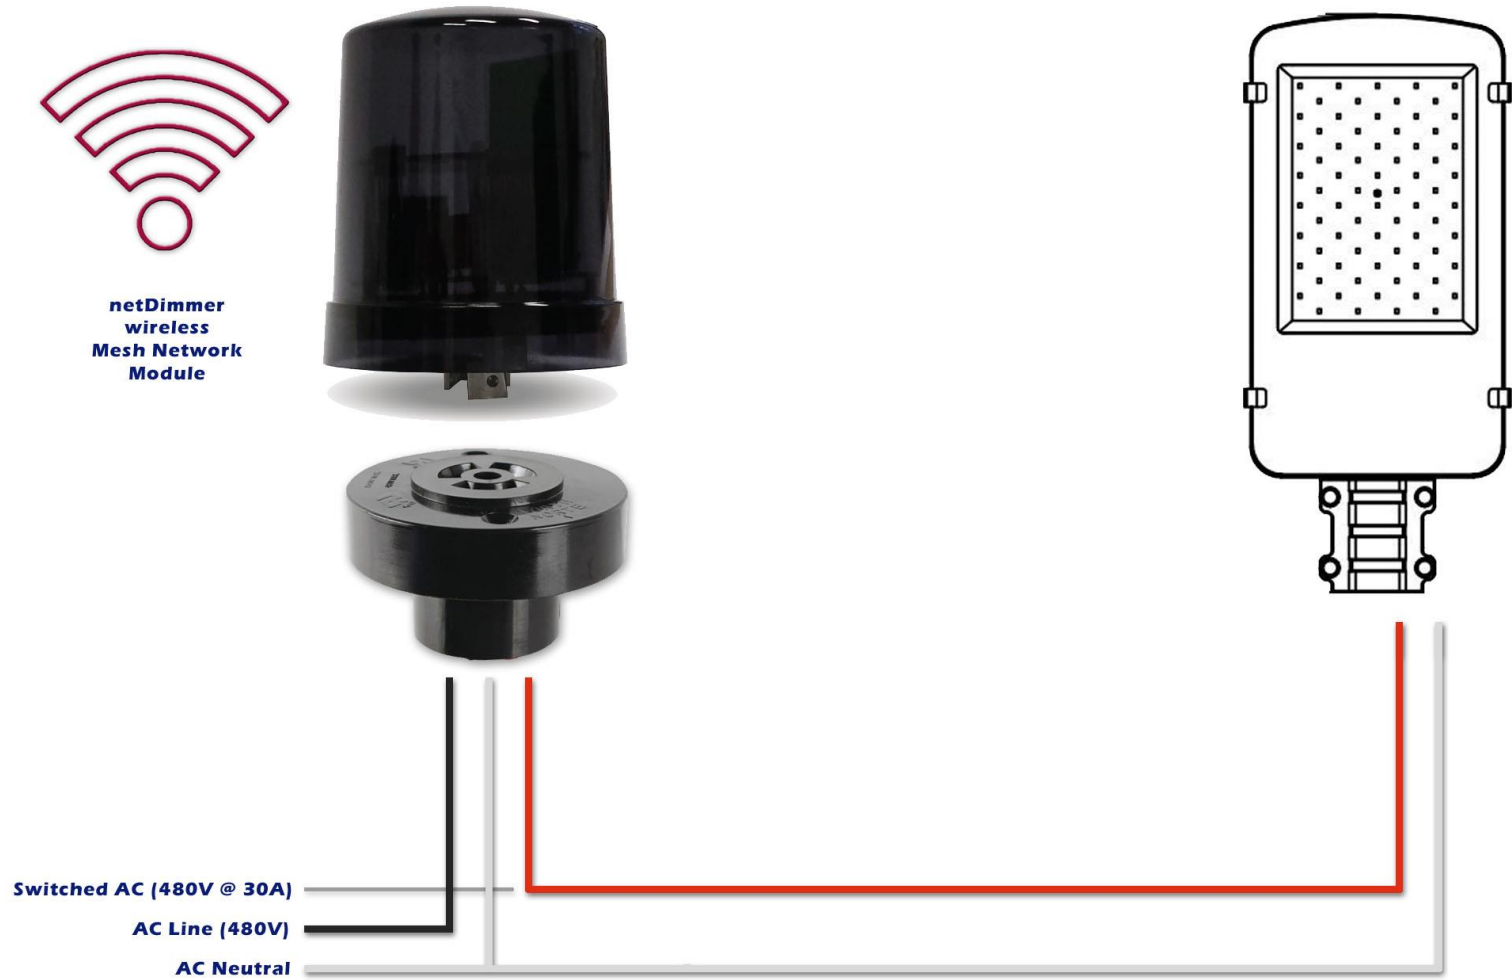

## netDimmer - NEMA 7 dimming control module

# Switched AC Mode (photocell optional)