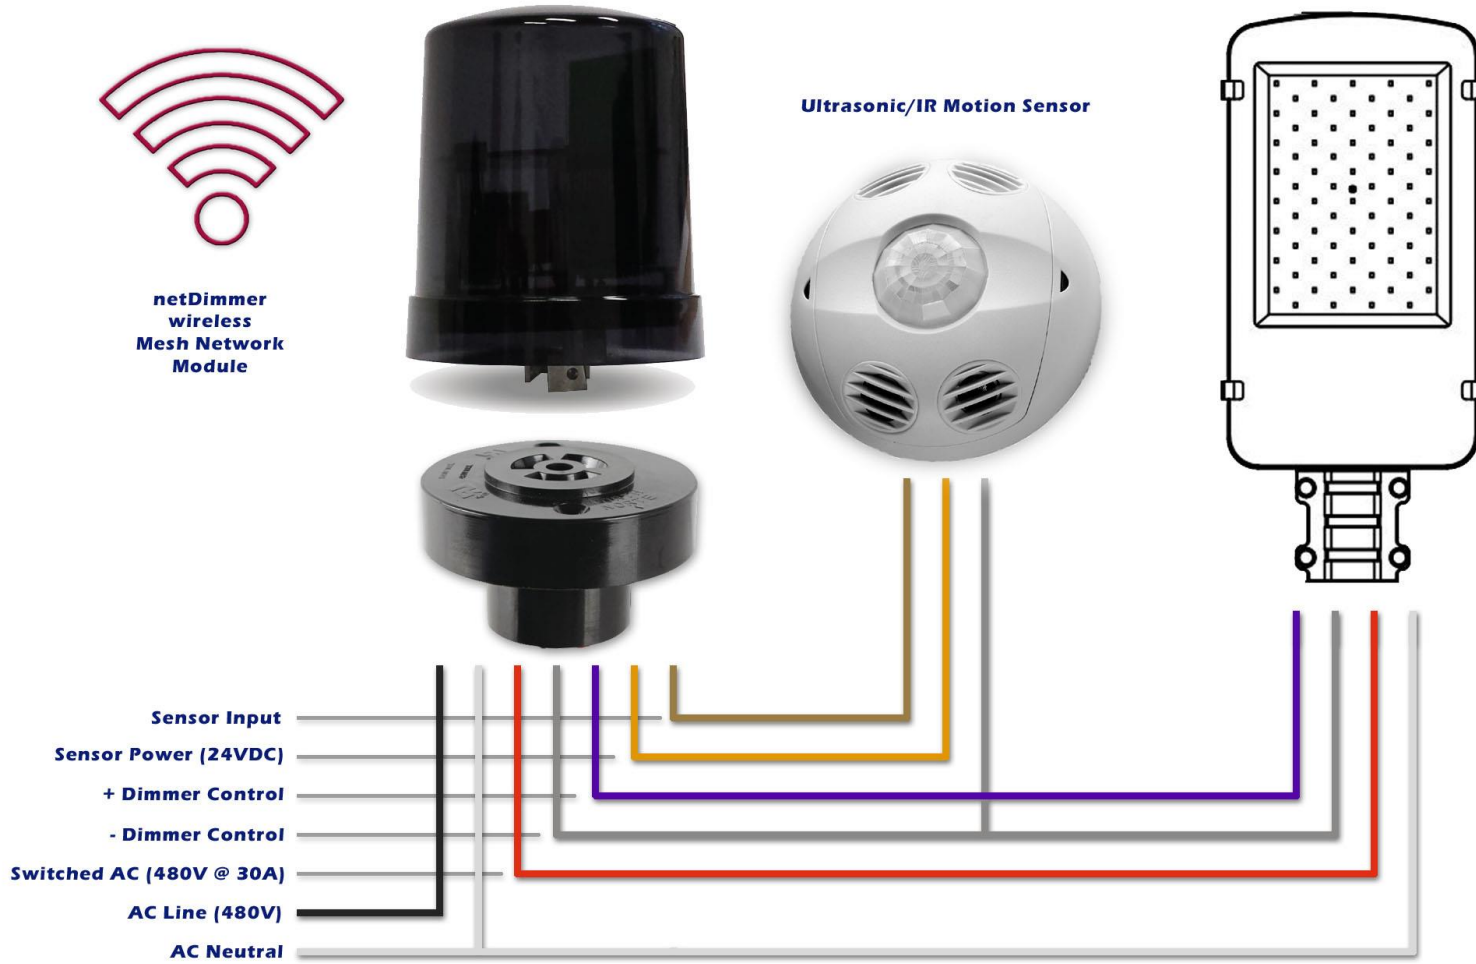

OCC Motion Sensor Mode