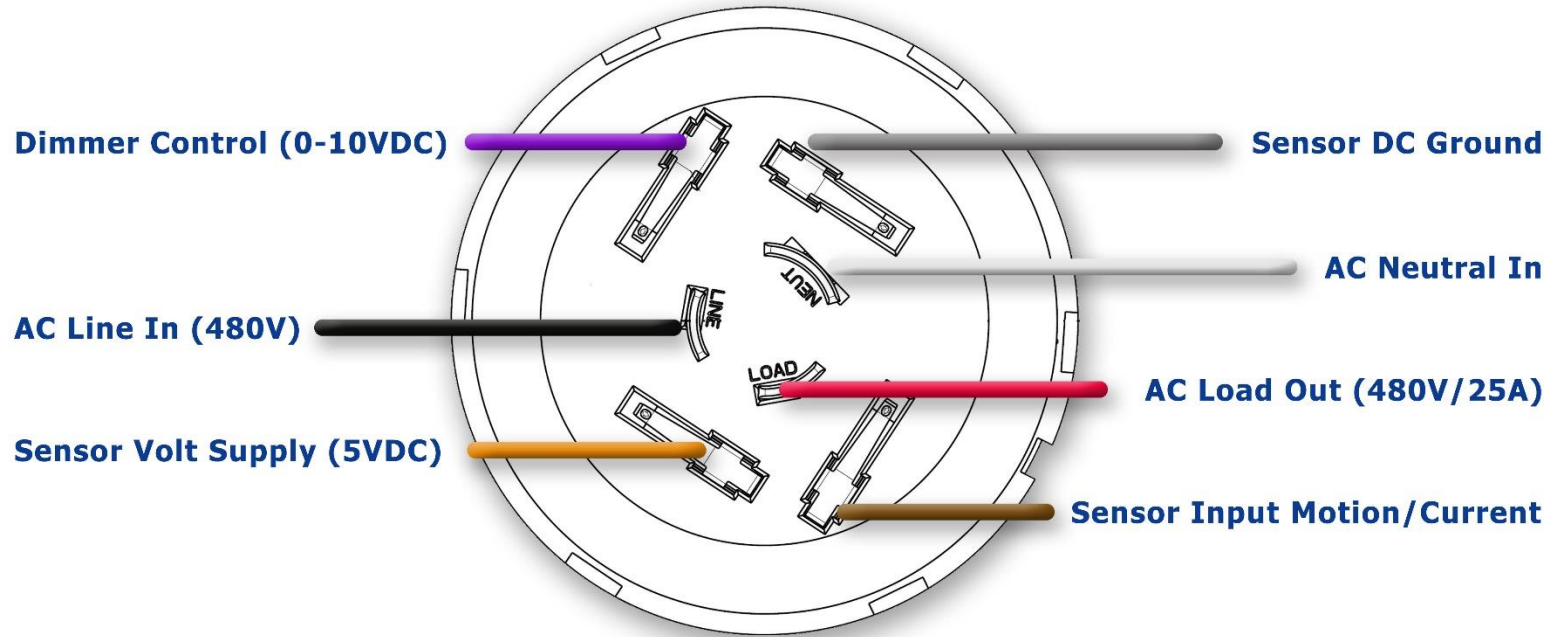

netDimmer NEMA7 Dimmer Module