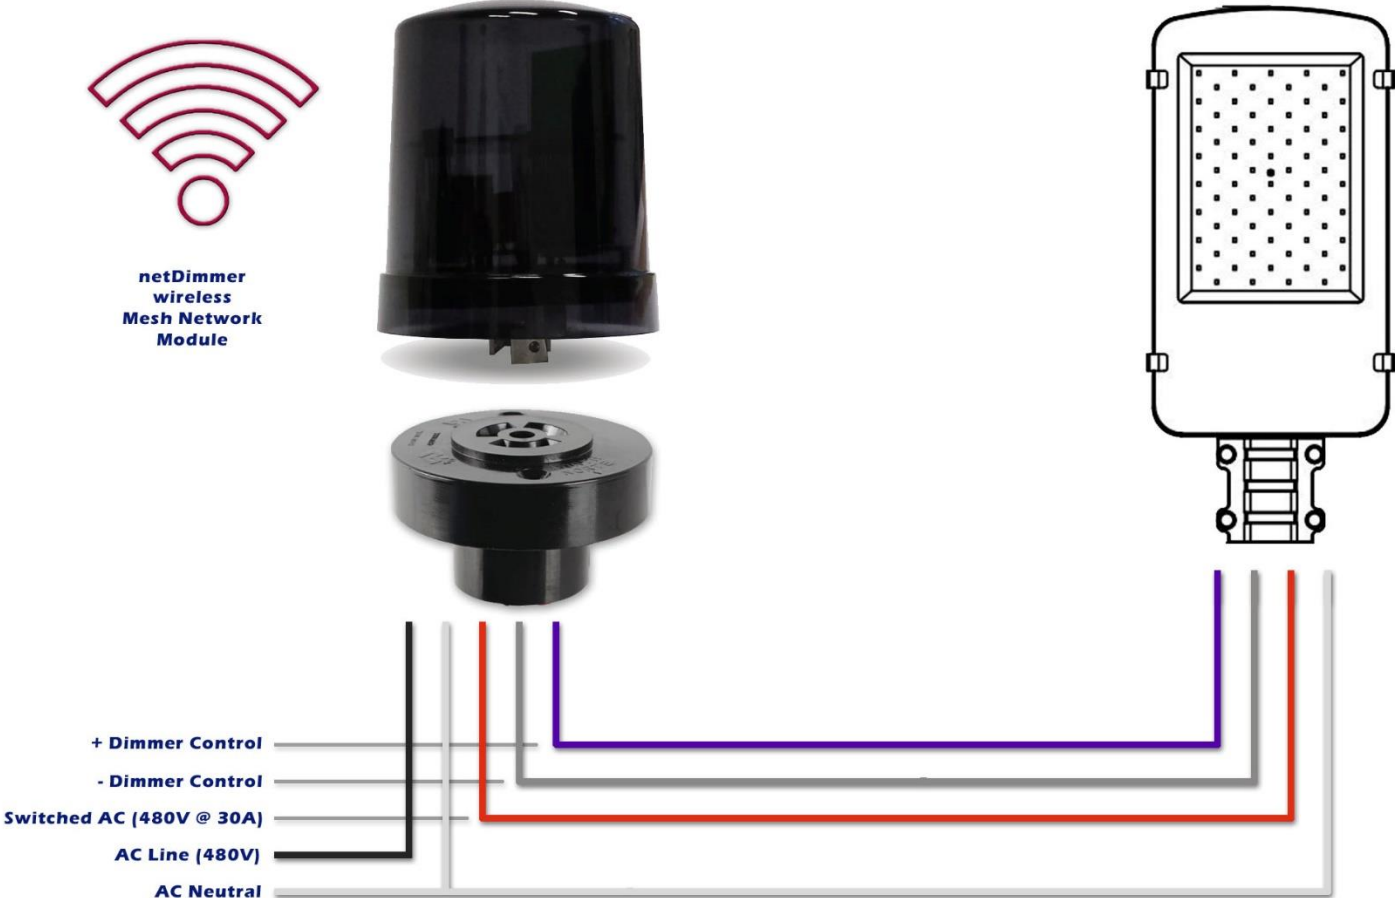

## netDimmer NEMA7 Dimmer Module

# Switched AC Mode (photocell optional)

# 0-10VDC Dimmer Only Mode (non AC switched)

# Switched AC Line with 0-10VDC Dimmer Mode