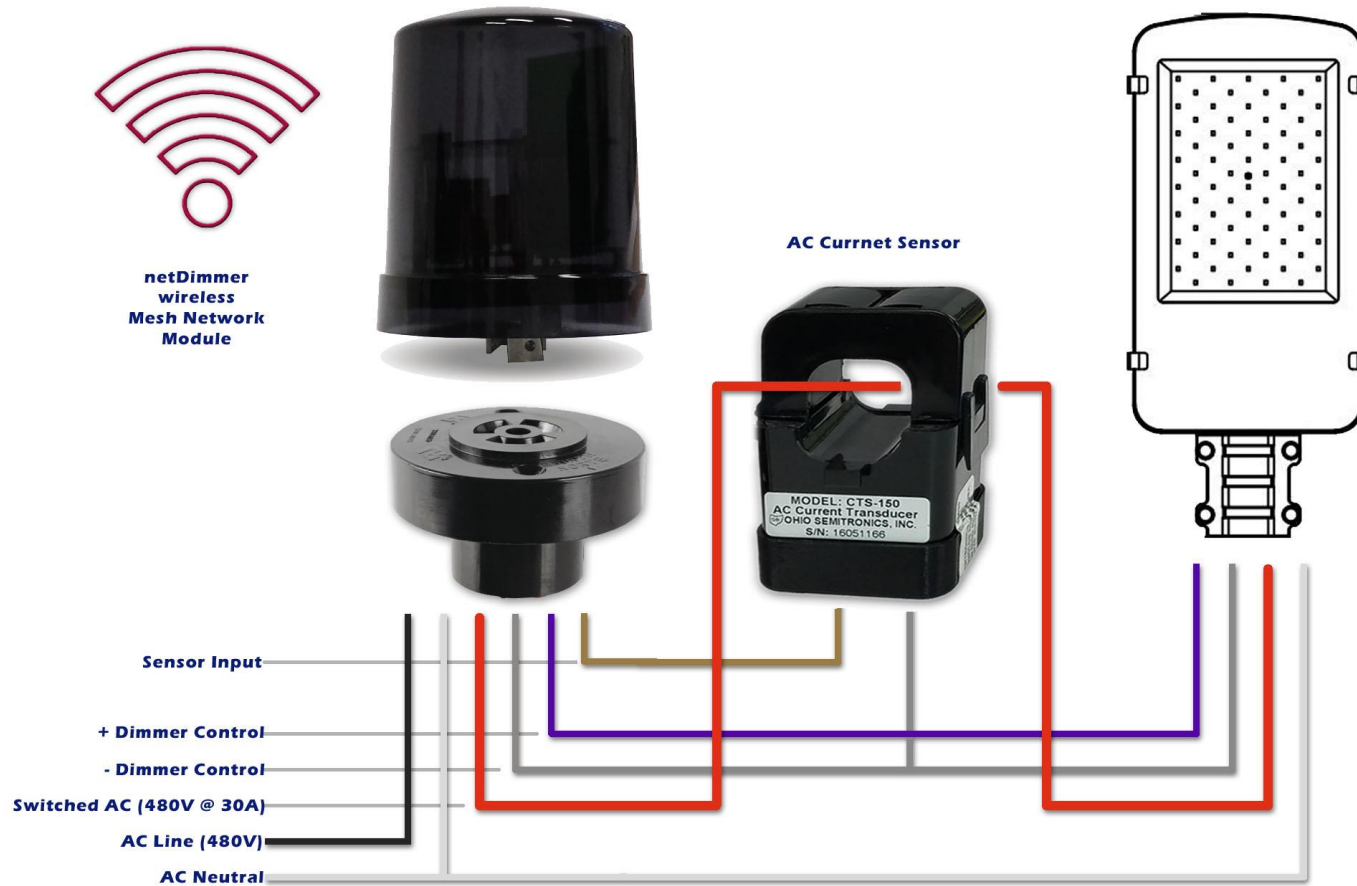

Switched Dimmer with Amp Monitor Mode