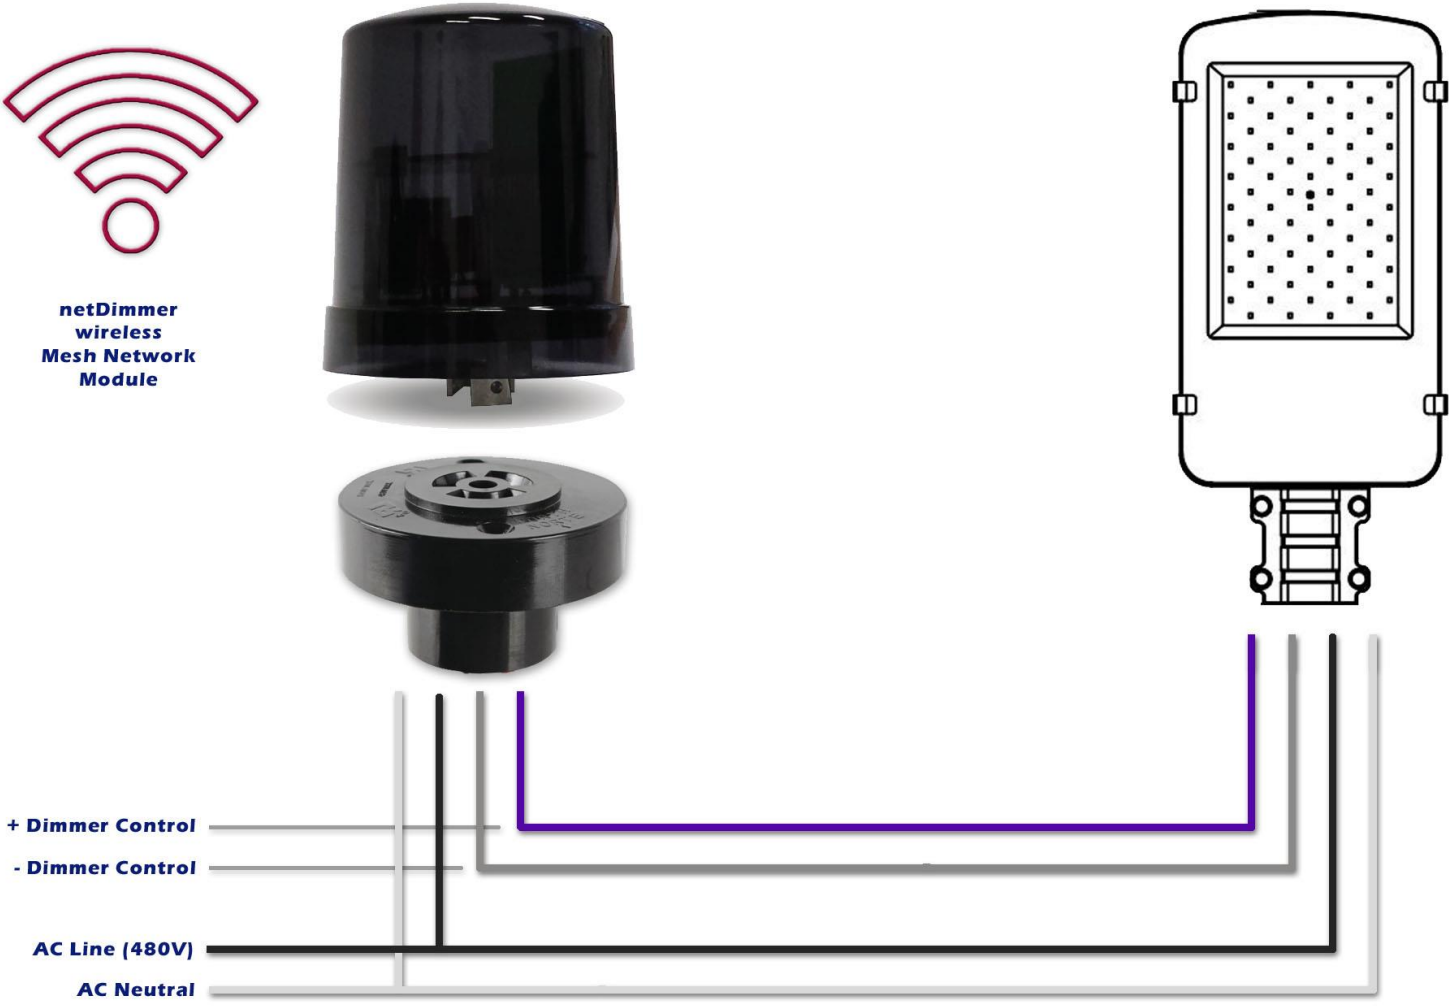

## netDimmer - NEMA 7 dimming control module

# Switched AC Mode (photocell optional)

# 0-10VDC Dimmer Only Mode (non AC switched)

# Switched AC Line with 0-10VDC Dimmer Mode