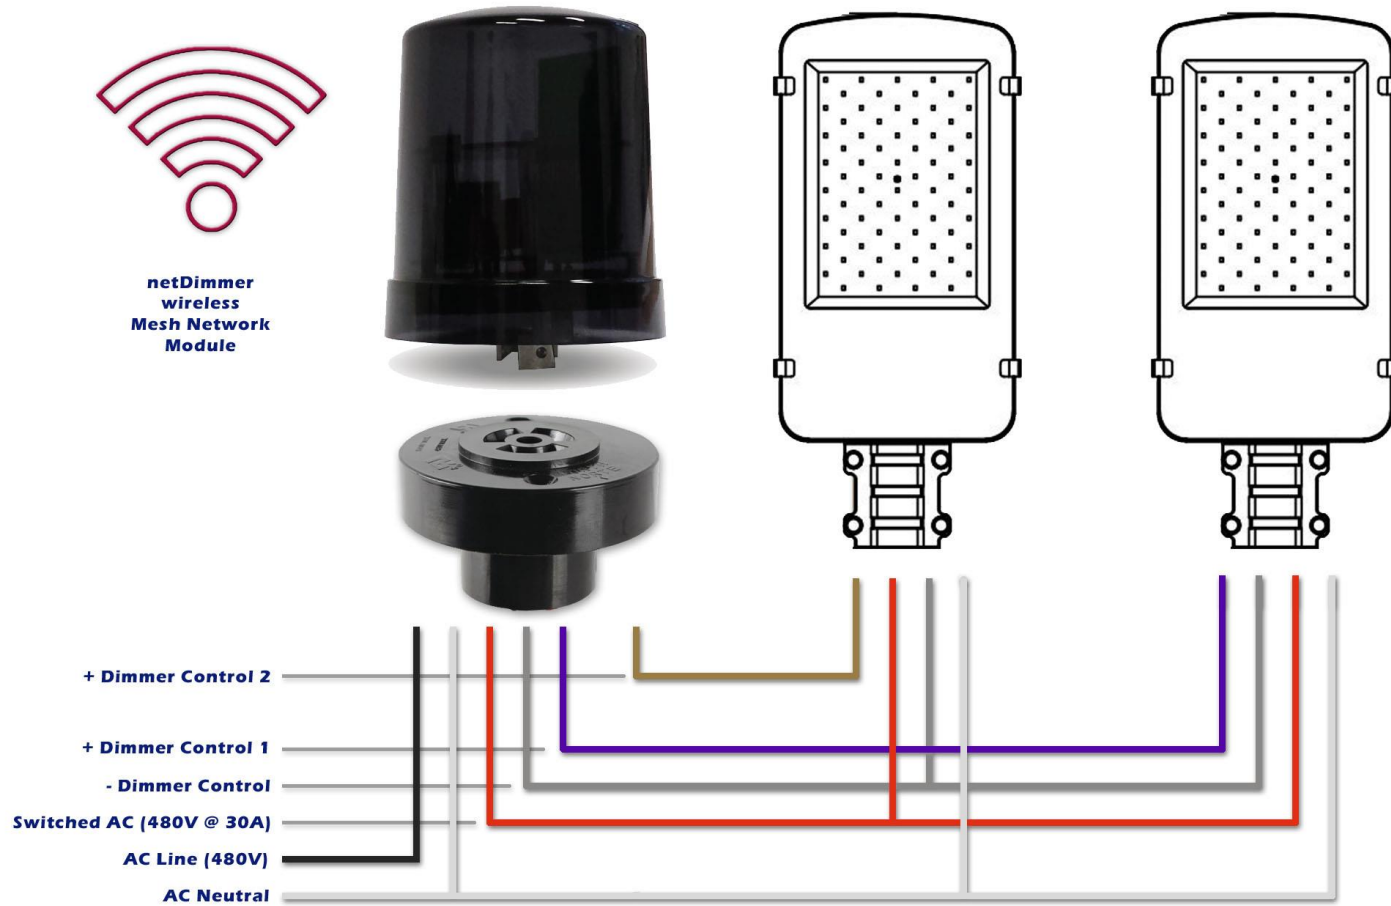

Dual Dimmer Driver Mode (16 fixture)